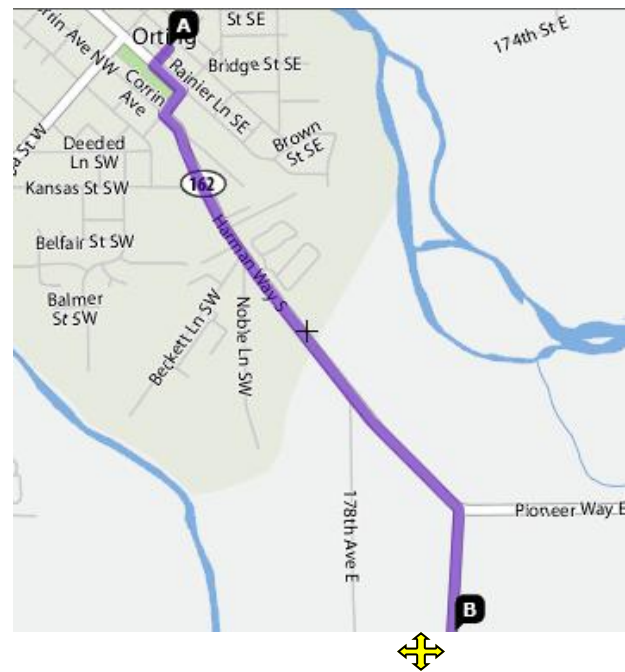

CONTACT INFORMATION

For more information, visit our club website at <http://sites.google.com/site/pugetsoundtreasurehunters/home> or email us at pugetsoundtreasurehunters@gmail.com

DIRECTIONS

From I-5 N or S direction exit onto Hwy 512 to Puyallup, then exit onto East Pioneer Ave. and merge onto Pioneer Way E. and Hwy 162. Stay on Hwy 162 through Orting, merging onto Harmann Way S. which becomes Pioneer Way E. again. Turn right on Orville Rd. The Orting Lions Community Field is on the left.